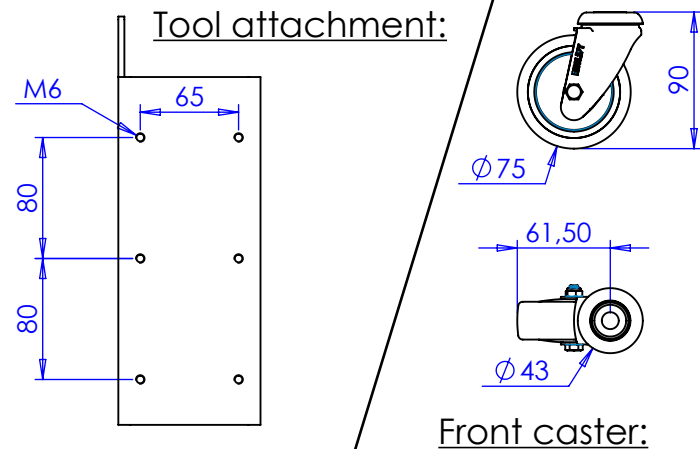

Overall height:  
 XS : 1290  
 S : 1530  
 M : 1940

ANG :

STD :

CEN :

DESIGNATION  
**WP.65**

EDMOLIFT AB - Jägaregatan 11, SE-871 42 Härmösand, SWEDEN

+46 (0)611-36 87 00 - b2b@edmolift.se

This layout is the property of the manufacturer and may not be reproduced or distributed without it's permission.

Date : 17/08/2023

GENERAL TOLERANCES : ISO 2768-mk

FORMAT A4

A.B

SCALE 1:20