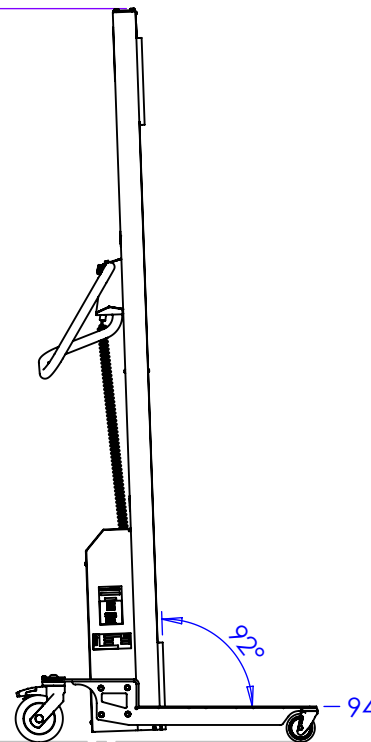

Overall height:  
 XS : 1290  
 S : 1530  
 M : 1940

ANG :

STD :

CEN :

DESIGNATION  
**WP.65**

EDMOLIFT AB - Jägaregatan 11, SE-871 42 Härmösand, SWEDEN

+46 (0)611-36 87 00 - b2b@edmolift.se

This layout is the property of the manufacturer and may not be reproduced or distributed without it's permission.

Date : 17/08/2023

GENERAL TOLERANCES : ISO 2768-mk

FORMAT A4

A.B

SCALE 1:20