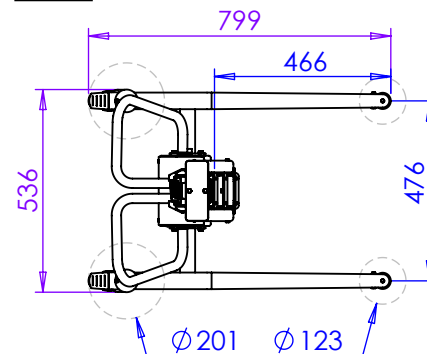

Overall height:  
 XS : 1290  
 S : 1530  
 M : 1940

ANG :

STD :

CEN :

DESIGNATION  
**WP.65**

EDMOLIFT AB - Jägaregatan 11, SE-871 42 Härmösand, SWEDEN

+46 (0)611-36 87 00 - b2b@edmolift.se

This layout is the property of the manufacturer and may not be reproduced or distributed without it's permission.

Date : 17/08/2023

GENERAL TOLERANCES : ISO 2768-mk

FORMAT A4

A.B

SCALE 1:20