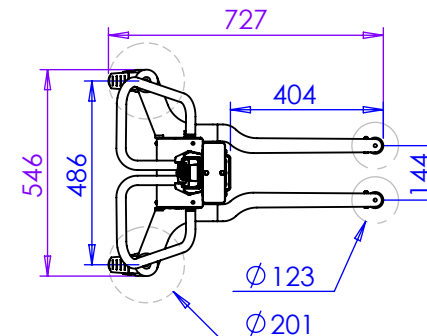

Overall height:  
 XS : 1290  
 S : 1530  
 M : 1940

ANG :

STD :

CEN :

DESIGNATION  
**WP.65**

EDMOLIFT AB - Jägaregatan 11, SE-871 42 Härmösand, SWEDEN

+46 (0)611-36 87 00 - b2b@edmolift.se

This layout is the property of the manufacturer and may not be reproduced or distributed without it's permission.

Date : 17/08/2023

GENERAL TOLERANCES : ISO 2768-mk

FORMAT A4

A.B

SCALE 1:20