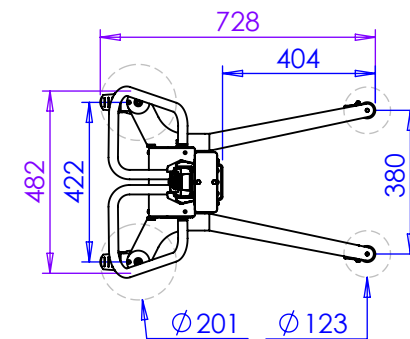

Overall height:  
 XS : 1290  
 S : 1530  
 M : 1940

ANG :

STD :

CEN :

DESIGNATION  
**WP.65**

EDMOLIFT AB - Jägaregatan 11, SE-871 42 Härmösand, SWEDEN

+46 (0)611-36 87 00 - b2b@edmolift.se

This layout is the property of the manufacturer and may not be reproduced or distributed without it's permission.

Date : 17/08/2023

GENERAL TOLERANCES : ISO 2768-mk

FORMAT A4

A.B

SCALE 1:20