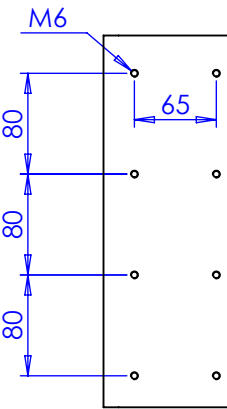

Overall height:
 S : 1560
 M : 1940
 L : 2390
 XL : 2940

Tool attachment:

Front caster:

CEN :

ST-500 :

ST-650 :

DESIGNATION
WP.205

EDMOLIFT AB - Jägaregatan 11, SE-871 42 Härmösand, SWEDEN

+46 (0)611-36 87 00 - b2b@edmolift.se

This layout is the property of the manufacturer and may not be reproduced or distributed without it's permission.

Date : 16/08/2023

GENERAL TOLERANCES : ISO 2768-mk

FORMAT A4

A.B

SCALE 1:20