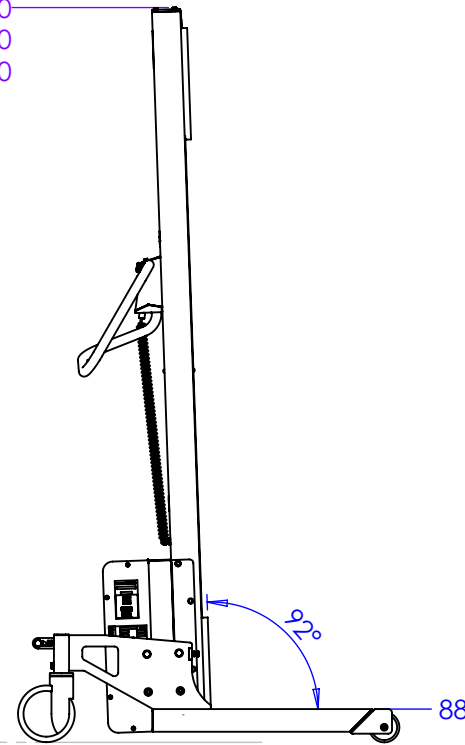

Overall height:
 S : 1560
 M : 1940
 L : 2390
 XL : 2940

Tool attachment:

Front caster:

CEN :

ST-500 :

ST-650 :

DESIGNATION
WP.205

EDMOLIFT AB - Jägaregatan 11, SE-871 42 Härmösand, SWEDEN

+46 (0)611-36 87 00 - b2b@edmolift.se

This layout is the property of the manufacturer and may not be reproduced or distributed without it's permission.

Date : 16/08/2023

GENERAL TOLERANCES : ISO 2768-mk

FORMAT A4

A.B

SCALE 1:20