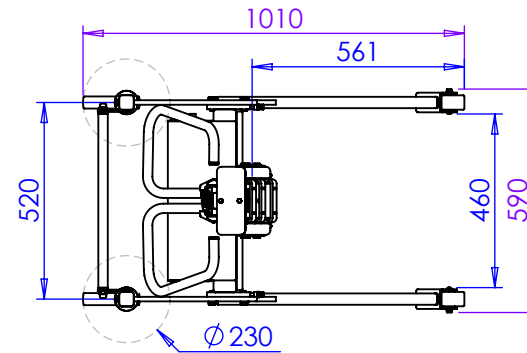

Overall height:
 S : 1560
 M : 1940
 L : 2390
 XL : 2940

Tool attachment:

Front caster:

CEN :

ST-500 :

ST-650 :

DESIGNATION
WP.205

EDMOLIFT AB - Jägaregatan 11, SE-871 42 Härmösand, SWEDEN

+46 (0)611-36 87 00 - b2b@edmolift.se

This layout is the property of the manufacturer and may not be reproduced or distributed without it's permission.

Date : 16/08/2023

GENERAL TOLERANCES : ISO 2768-mk

FORMAT A4

A.B

SCALE 1:20