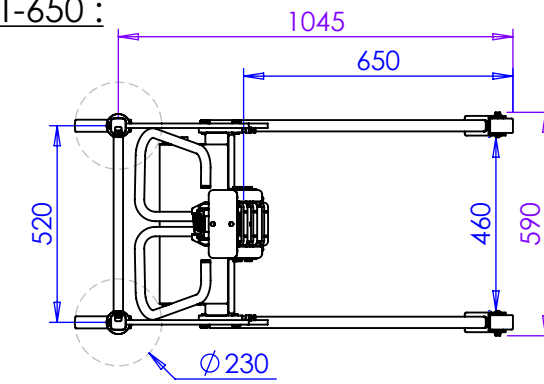

Overall height:
 S : 1560
 M : 1940
 L : 2390
 XL : 2940

Tool attachment:

Front caster:

CEN :

ST-500 :

ST-650 :

DESIGNATION
WP.205

EDMOLIFT AB - Jägaregatan 11, SE-871 42 Härmösand, SWEDEN

+46 (0)611-36 87 00 - b2b@edmolift.se

This layout is the property of the manufacturer and may not be reproduced or distributed without it's permission.

Date : 16/08/2023

GENERAL TOLERANCES : ISO 2768-mk

FORMAT A4

A.B

SCALE 1:20