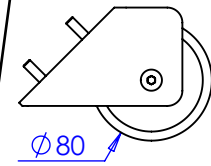

Overall height:
 S : 1560
 M : 1940
 L : 2390
 XL : 2940

Tool attachment:

Front caster:

CEN :

ST-500 :

ST-650 :

DESIGNATION
WP.205

EDMOLIFT AB - Jägaregatan 11, SE-871 42 Härmösand, SWEDEN

+46 (0)611-36 87 00 - b2b@edmolift.se

This layout is the property of the manufacturer and may not be reproduced or distributed without it's permission.

Date : 16/08/2023

GENERAL TOLERANCES : ISO 2768-mk

FORMAT A4