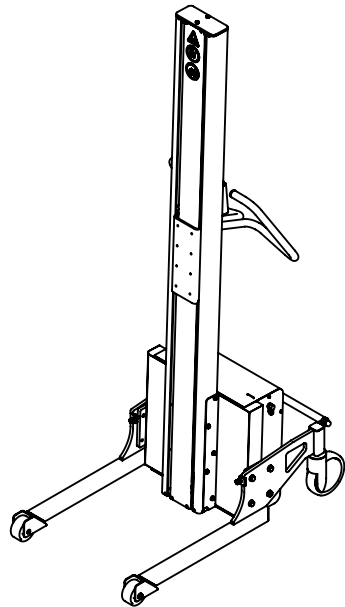

Overall height:
 S : 1560
 M : 1940
 L : 2390
 XL : 2940

Tool attachment:

Front caster:

CEN :

ST-500 :

ST-650 :

DESIGNATION
WP.205

EDMOLIFT AB - Jägaregatan 11, SE-871 42 Härmösand, SWEDEN

+46 (0)611-36 87 00 - b2b@edmolift.se

This layout is the property of the manufacturer and may not be reproduced or distributed without it's permission.

Date : 16/08/2023

GENERAL TOLERANCES : ISO 2768-mk

FORMAT A4

A.B

SCALE 1:20