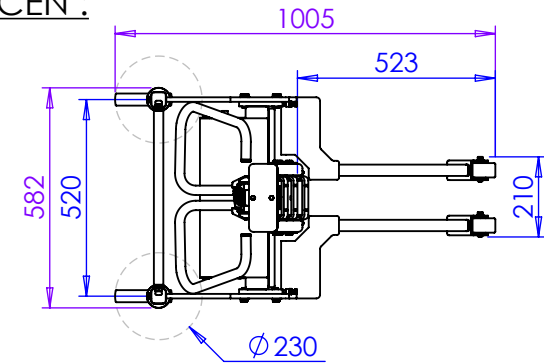

Overall height:
 S : 1560
 M : 1940
 L : 2390
 XL : 2940

Tool attachment:

Front caster:

CEN :

ST-500 :

ST-650 :

DESIGNATION
WP.205

EDMOLIFT AB - Jägaregatan 11, SE-871 42 Härmösand, SWEDEN

+46 (0)611-36 87 00 - b2b@edmolift.se

This layout is the property of the manufacturer and may not be reproduced or distributed without it's permission.

Date : 16/08/2023

GENERAL TOLERANCES : ISO 2768-mk

FORMAT A4

A.B

SCALE 1:20